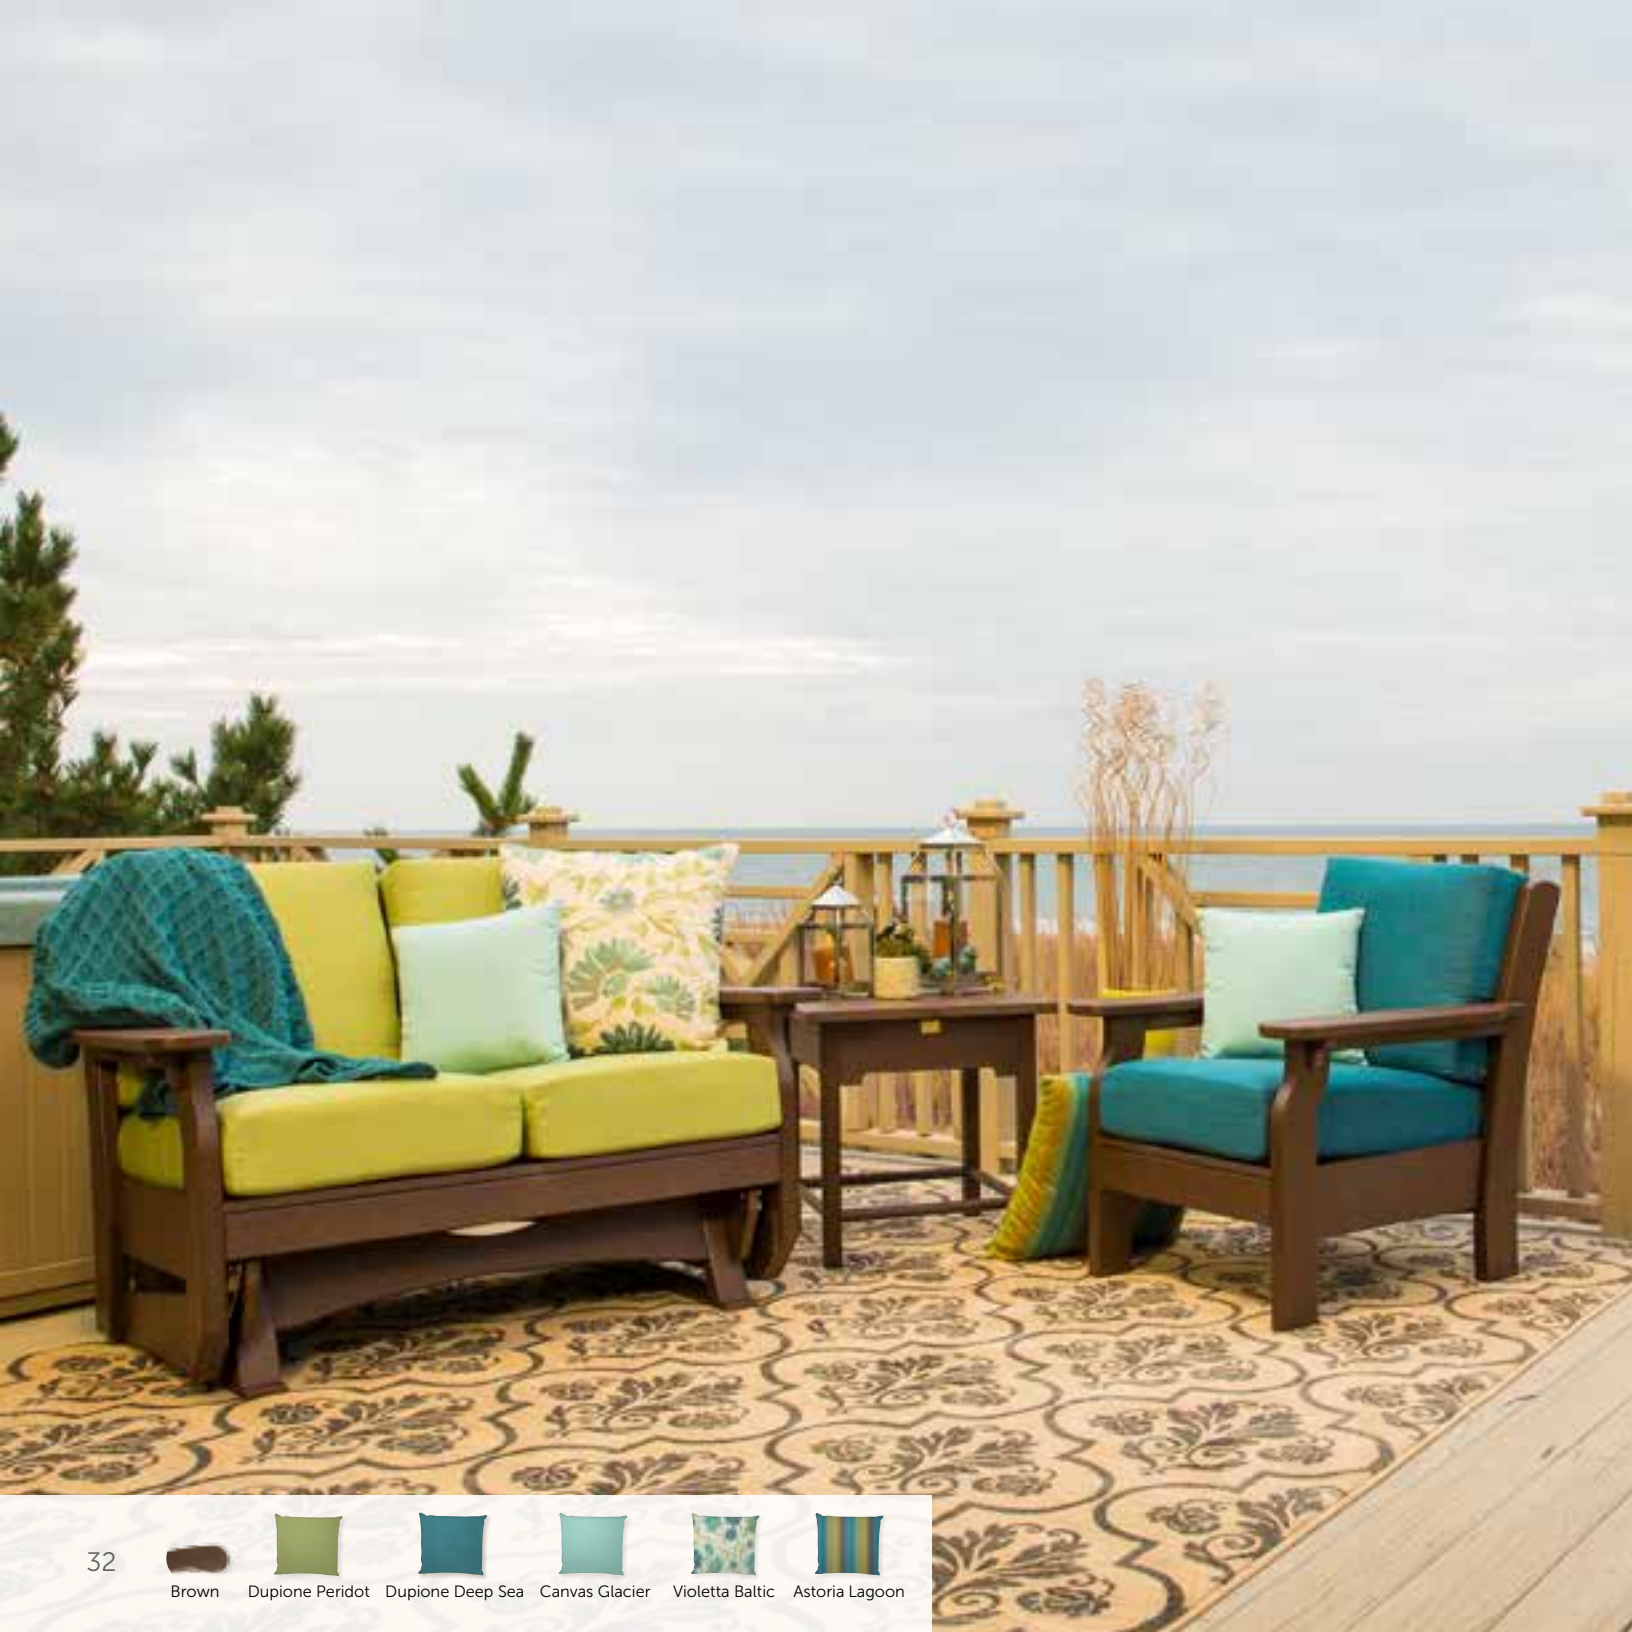

# Van Buren Deep Seating and Swing

30

31

32

Brown Dupione Peridot Dupione Deep Sea Canvas Glacier Violetta Baltic Astoria Lagoon

33

Weatherwood Berenson Tuxedo

**992-PL or 992-PR**  
Van Buren Sectional  
*Cushions included*