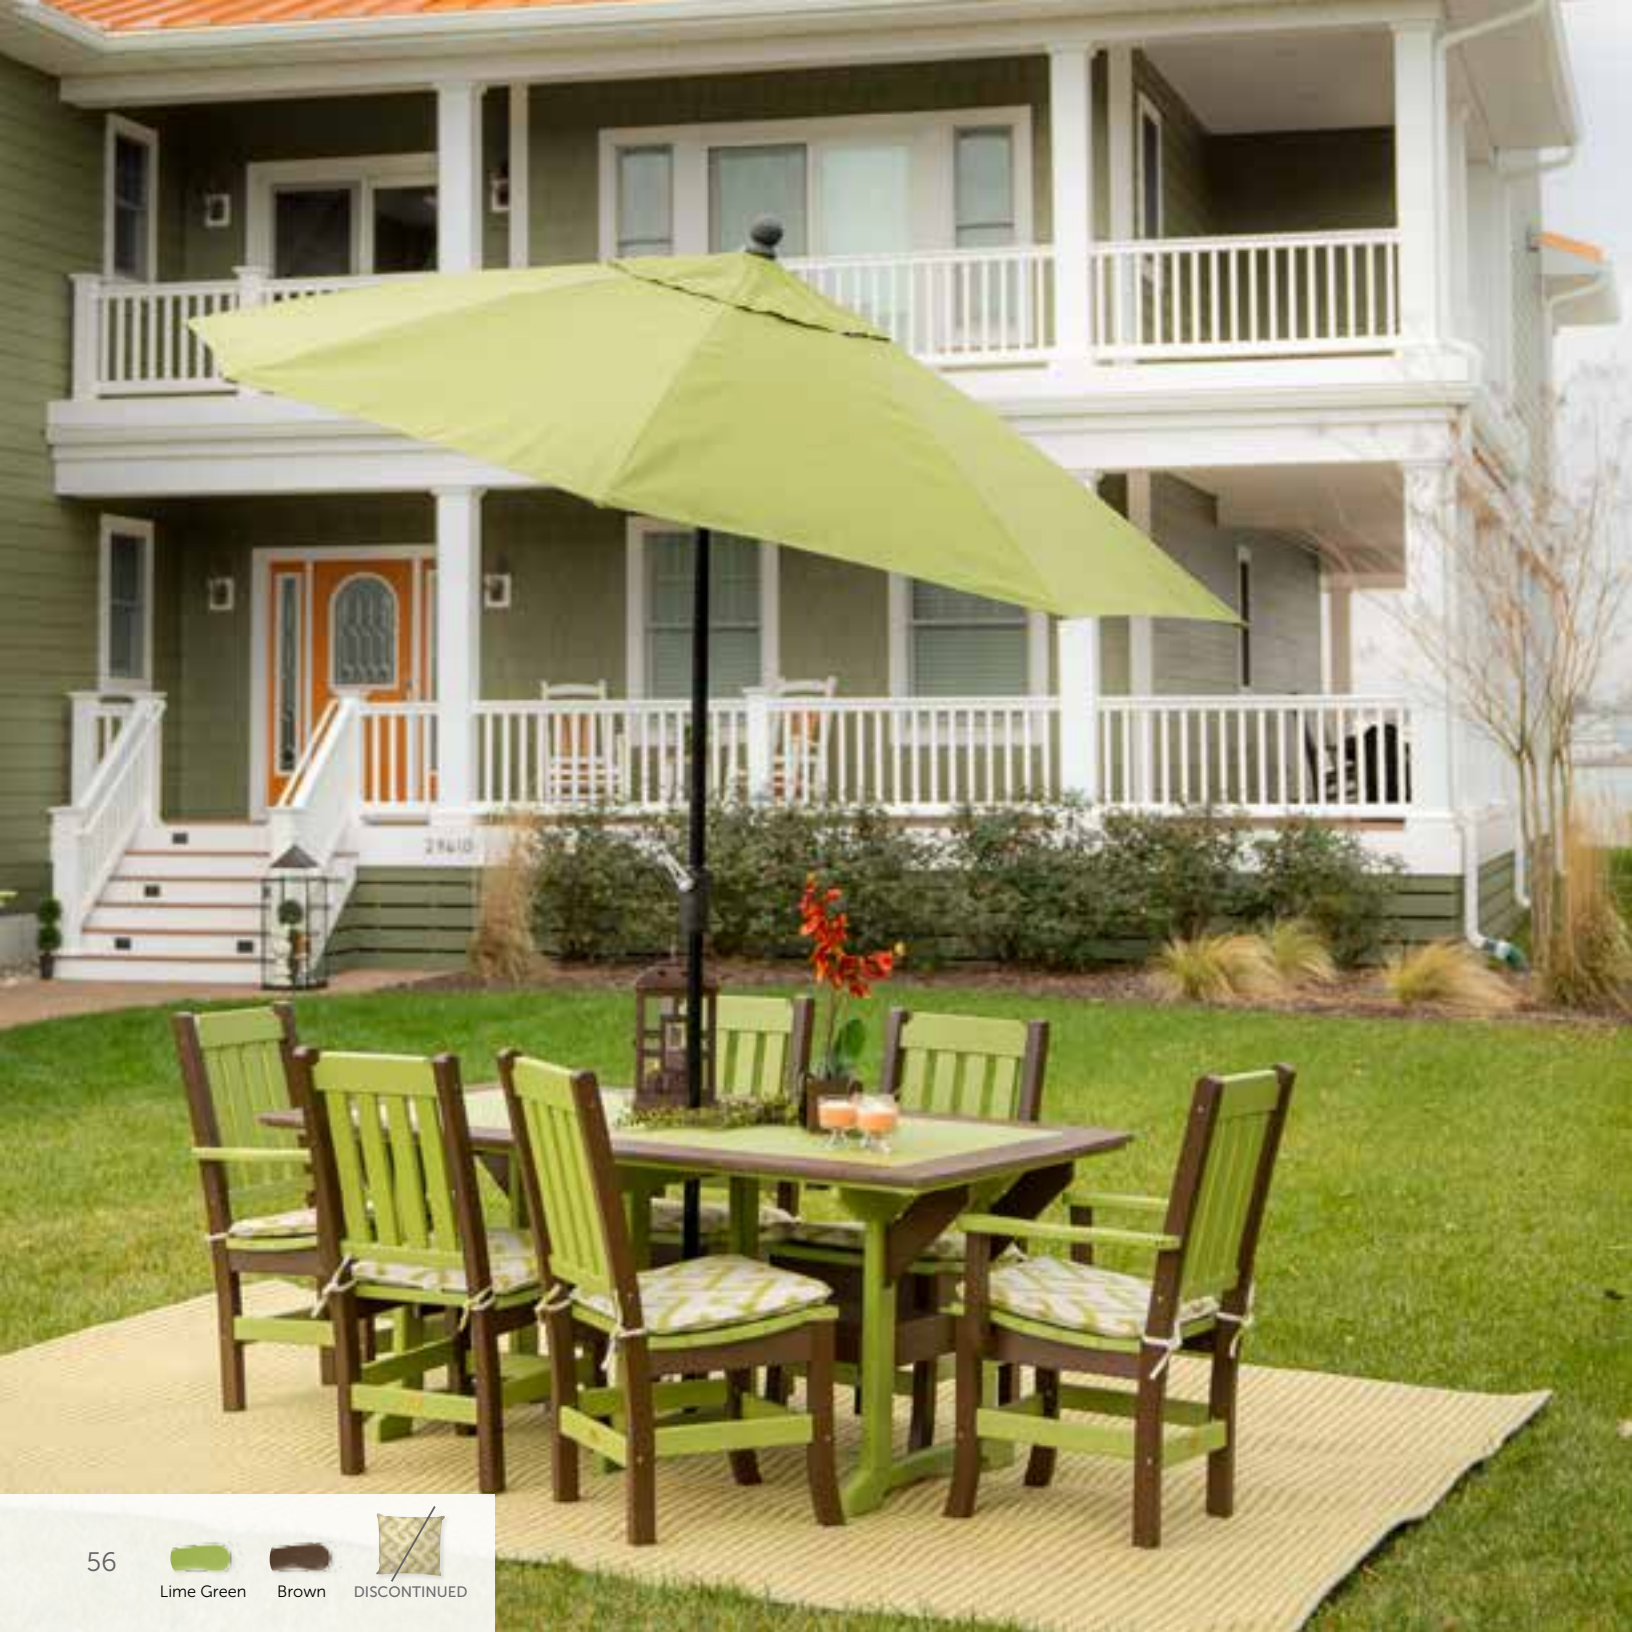

Round Dining Table

401-P 42" Round Dining Table

402-P 48" Round Dining Table

403-P 60" Round Dining Table

See umbrellas on pages 78-79.