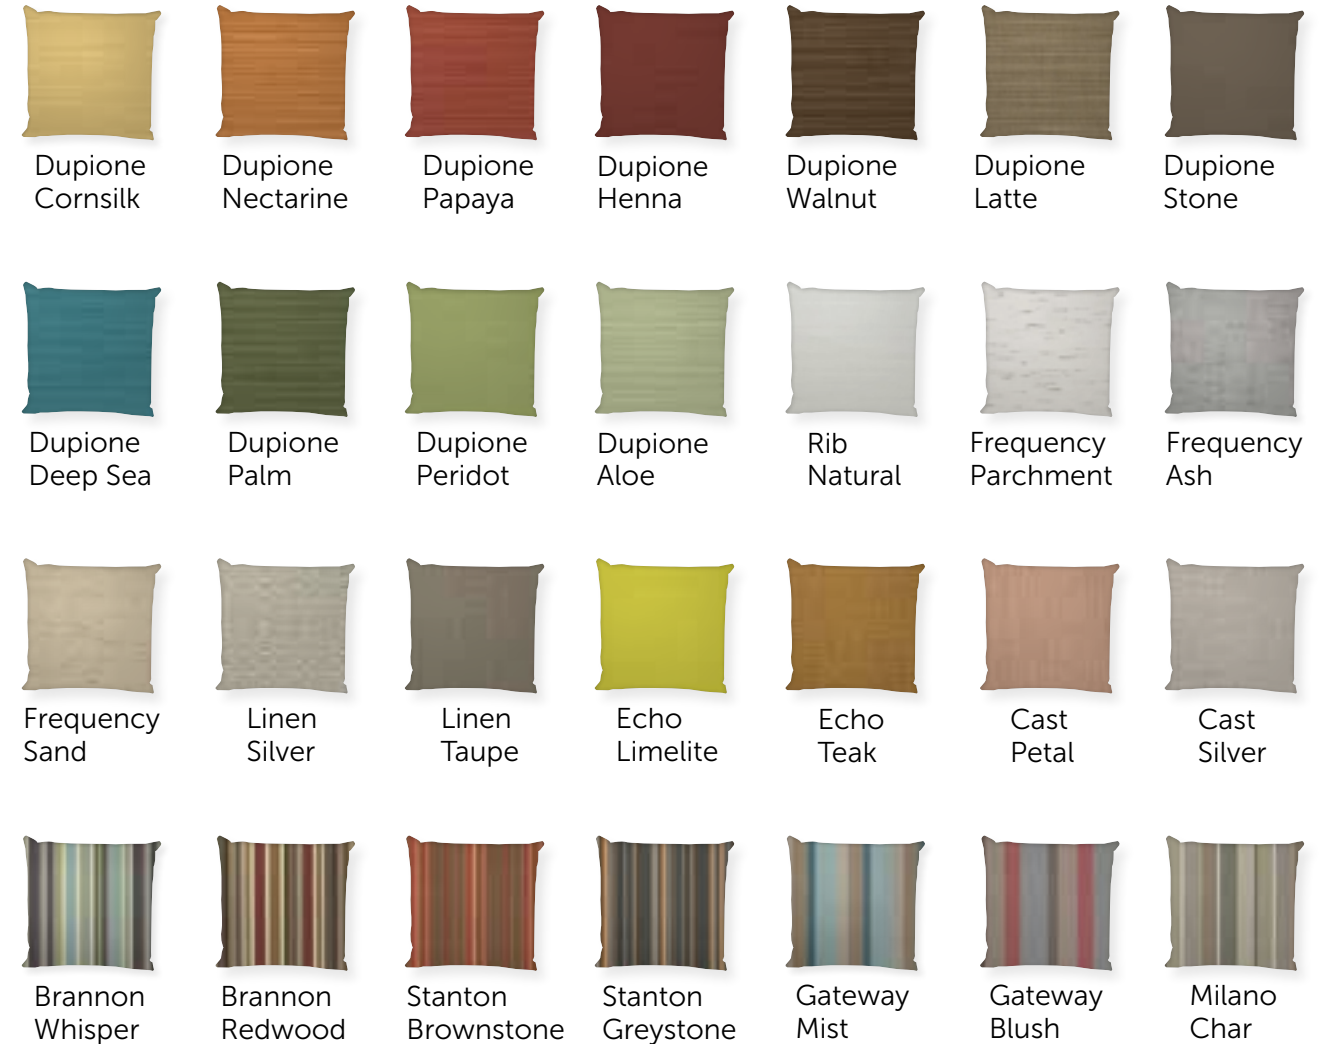

Gray

Foster Metallic

Frequency Ash

Dupione Cornsilk

White

Turquoise

Dolce Oasis

Canvas Capri

# DETERMINED AND DRAMATIC

Poly

Fabric

Purple

Black

White

Lime Green

Dupione Pearl

# Fabric Colors